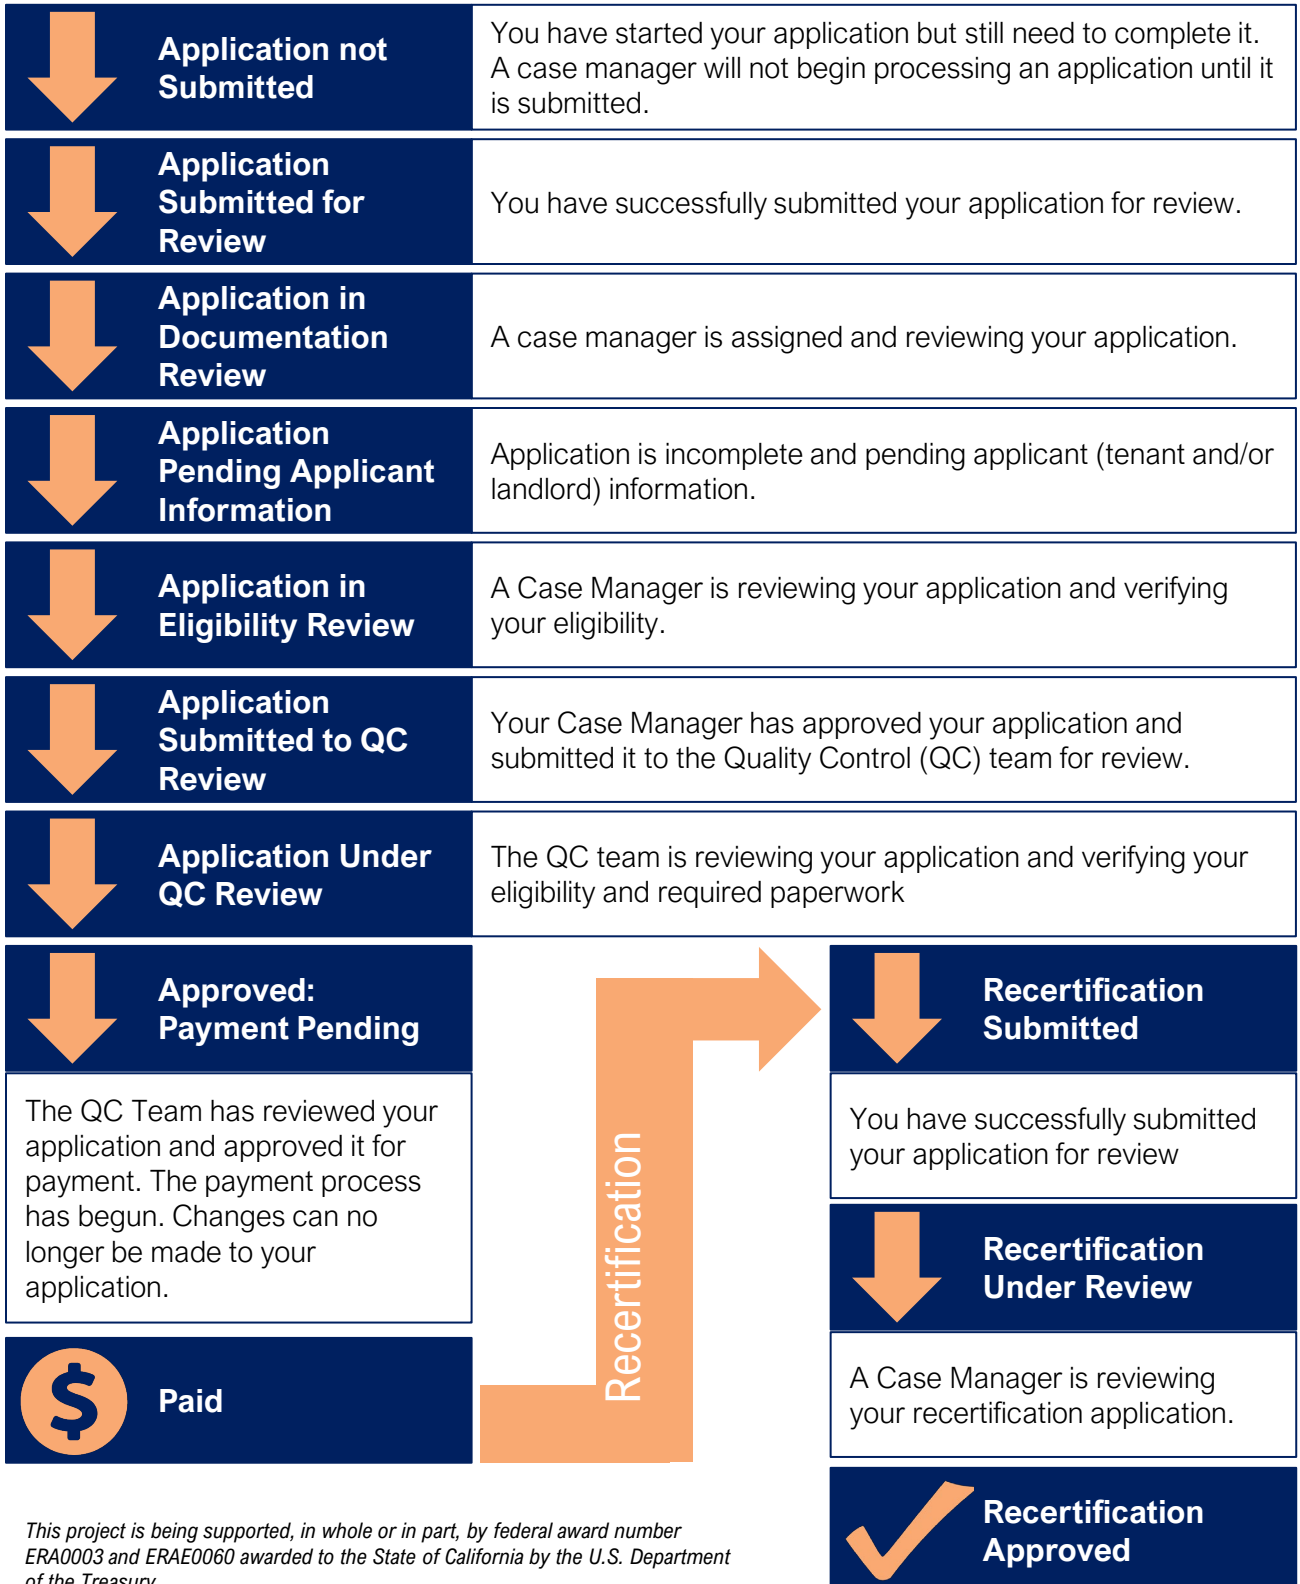

Where's My Application?

Log in using the link you received after submitting your application to check your application status.

This project is being supported, in whole or in part, by federal award number ERA0003 and ERAE0060 awarded to the State of California by the U.S. Department of the Treasury.